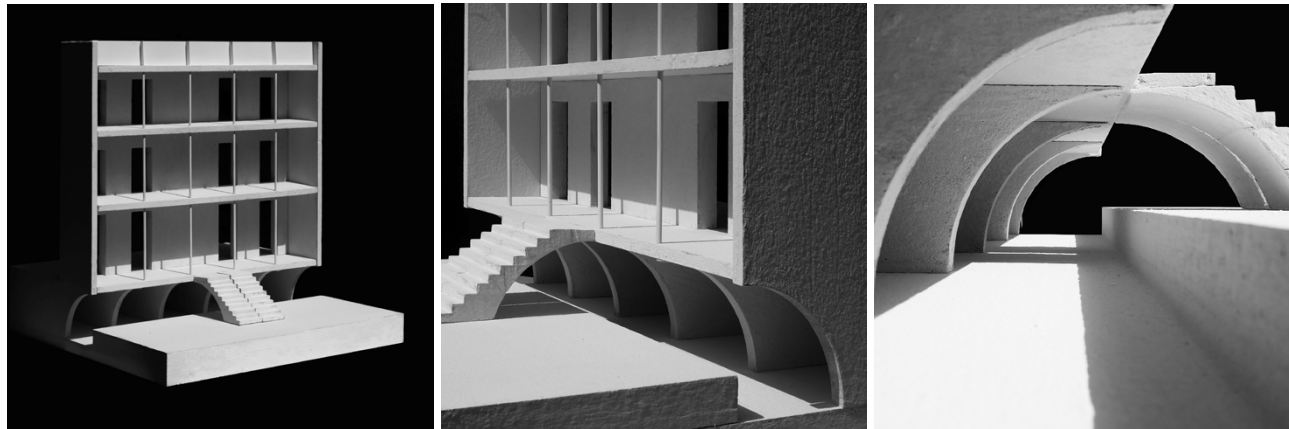

Residential Building in Paço da Rainha