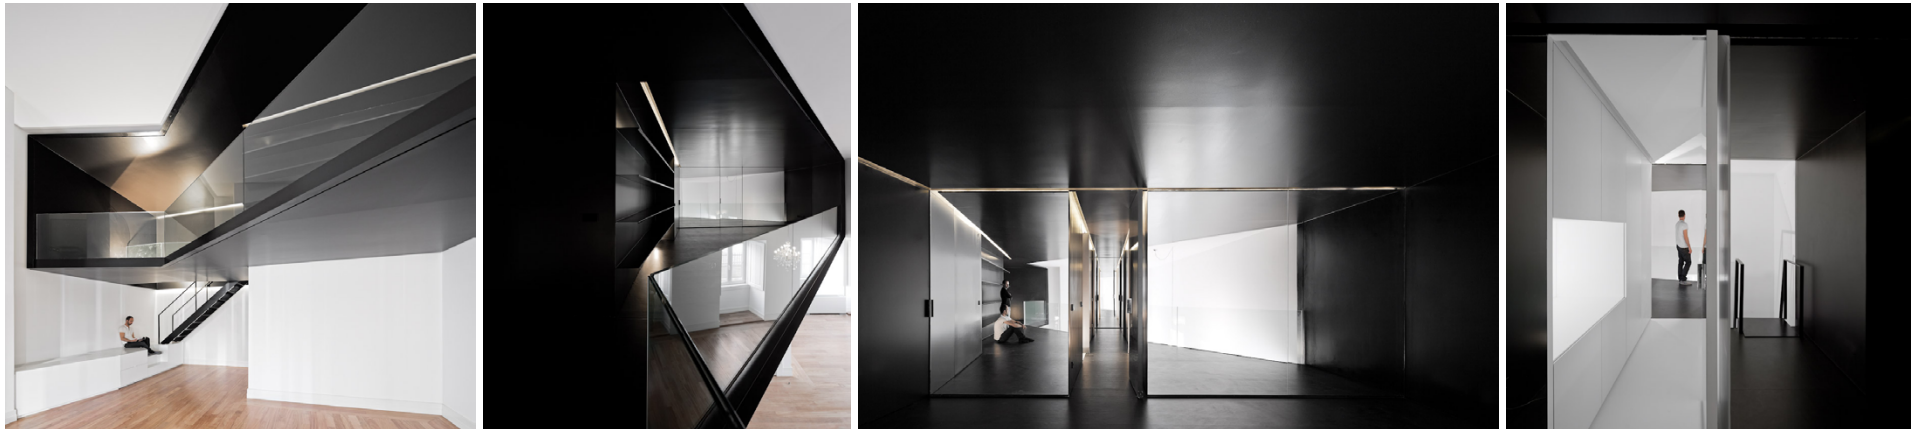

date 2011-12

architecture aspa

collaborators Rita Laginha, Rita Brito

engineering Francisco Carmona, PRPC Engenheiros

contractor Salvaria, Lda

photography FG+SG

Apartment in Alcântara

Bar in Paredão do Estoril