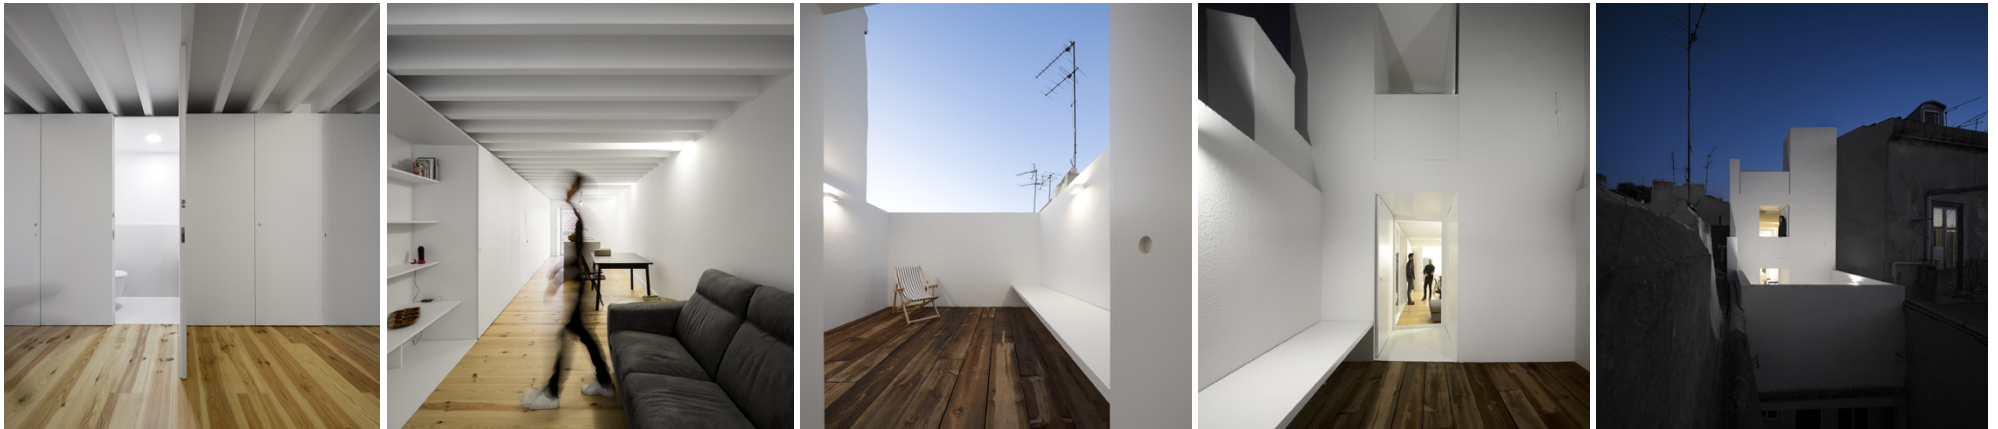

Apartment in Santa Catarina