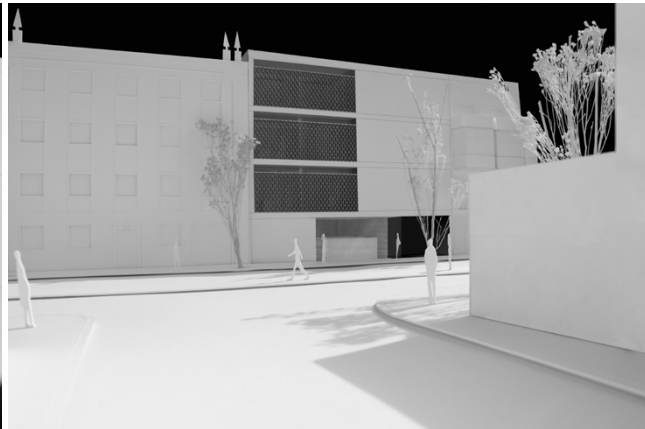

Pharmacy and Clinic in Benfica